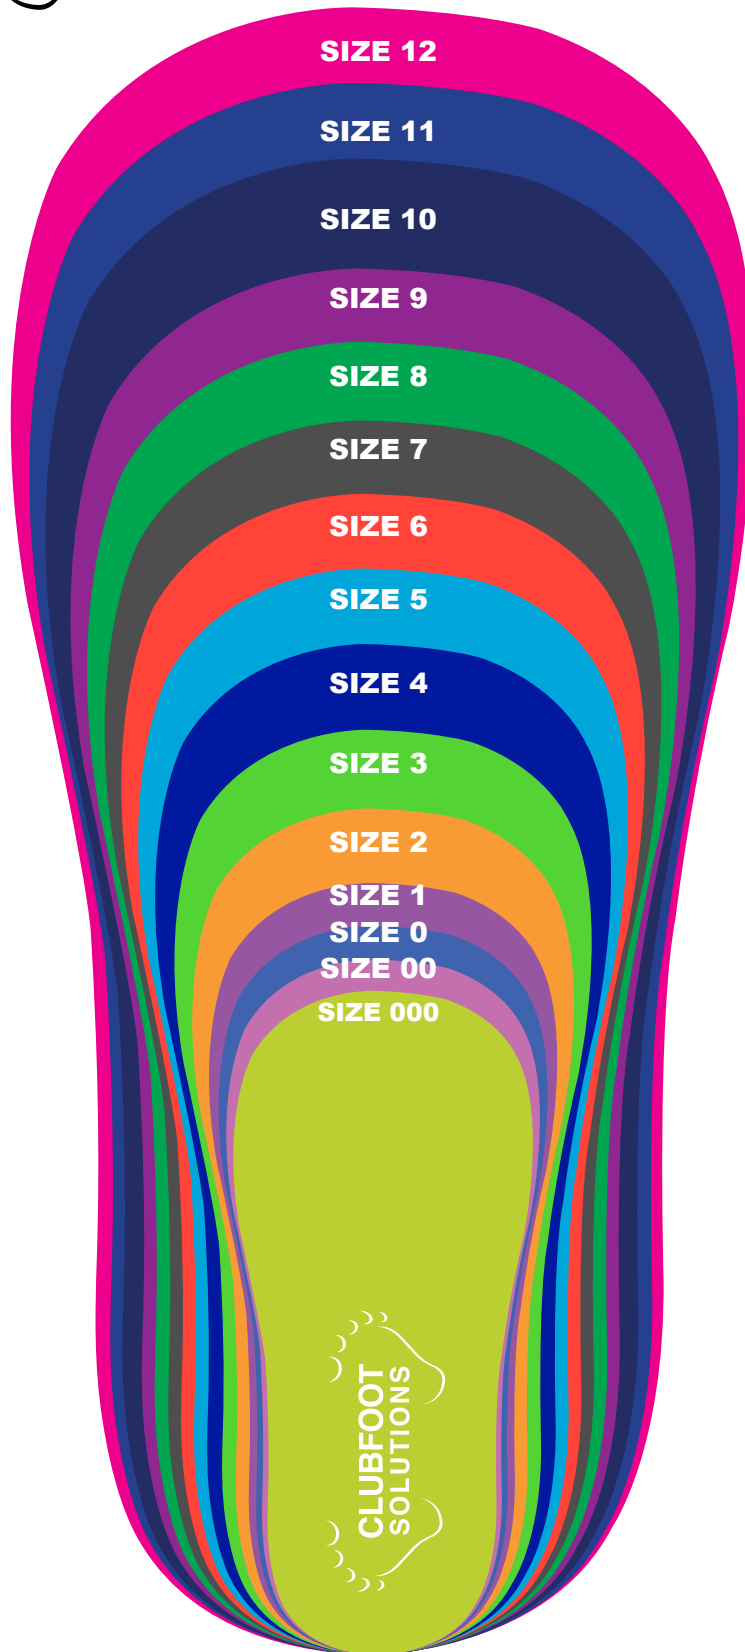

INSOLE LENGTH PER SIZE

ALL SIZES (US children's sizes)