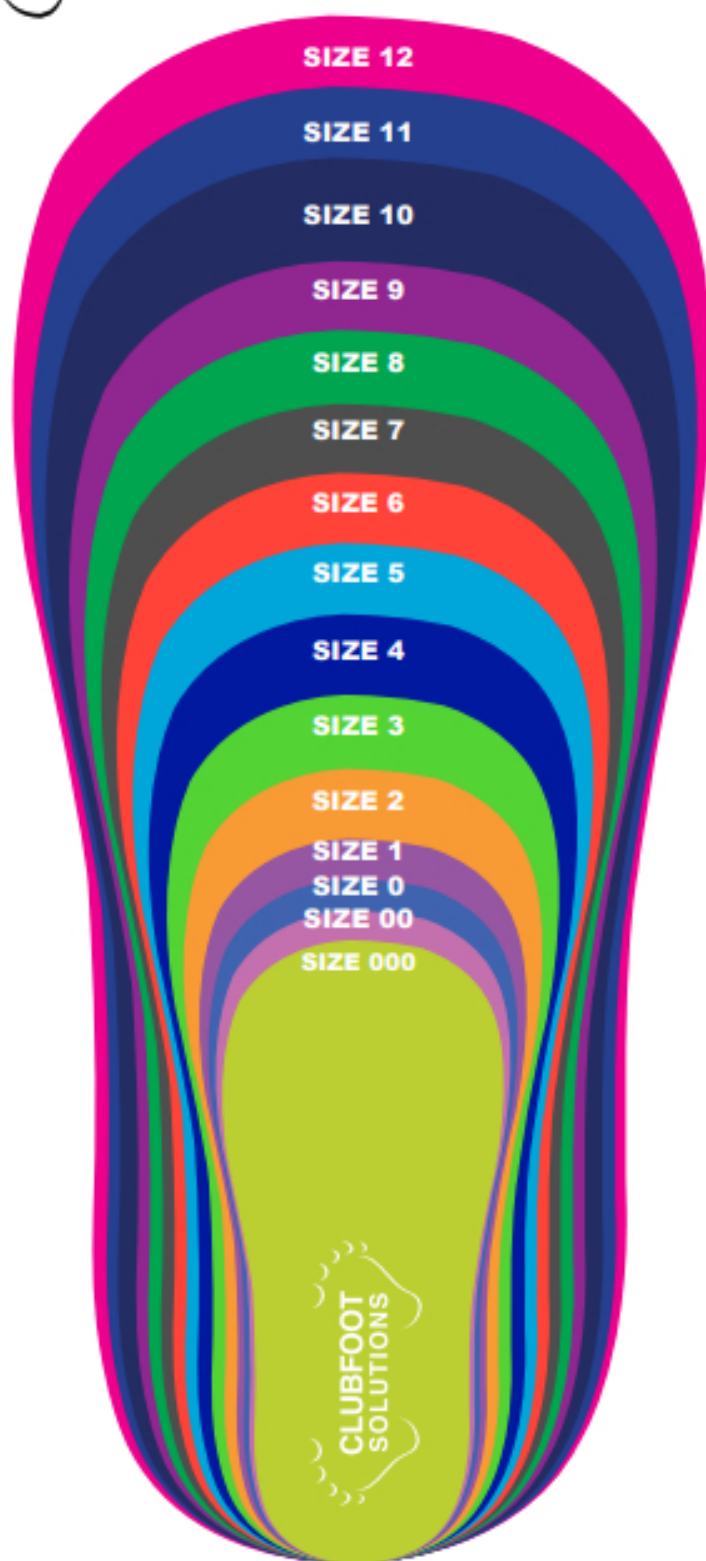

INSOLE LENGTH PER SIZE

ALL SIZES (US children's sizes)

SIZE:

000	88MM
00	92MM
0	97MM
1	102.1MM
2	112.1MM
3	122.2MM
4	133.7MM
5	143.7MM
6	153.7MM
7	163.6MM
8	173.6MM
9	183.6MM
10	198MM
11	208MM
12	218MM